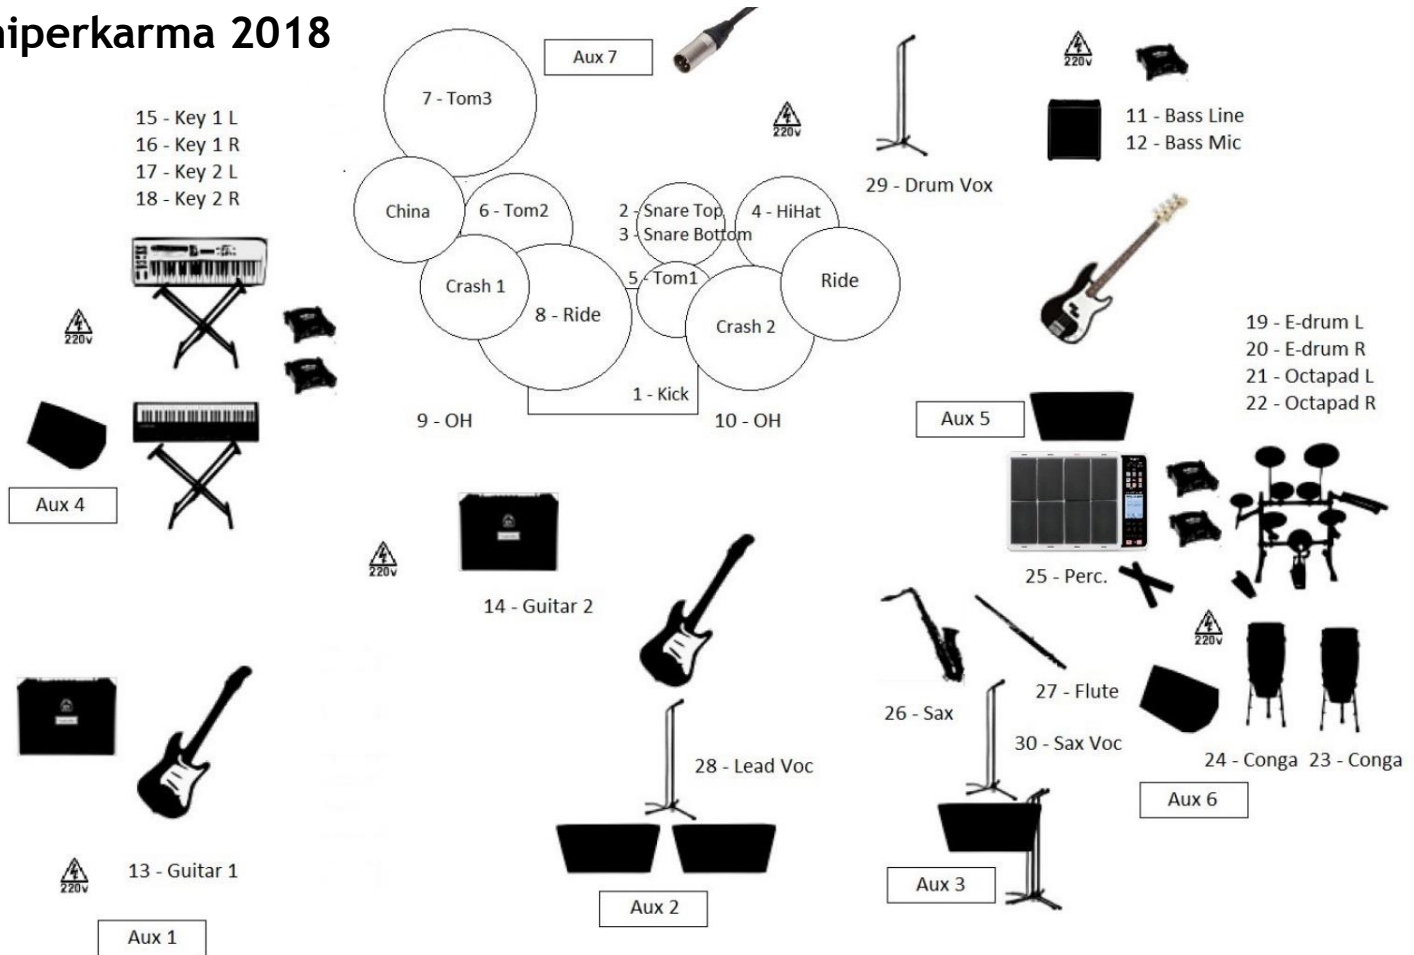

hiperkarma 2018

Channel	Instrument	Microphone	Mic stand size/type
1	Kick	Audix D6/Shure Beta52/Shure Beta91A	small
2	Snare Top	Shure Beta57/Shure SM57	small
3	Snare Bottom	Sennheiser e604/Sennheiser e904/Shure SM57	clip on/small
4	HiHat	Rode NT5/Sennheiser e914/AKG C1000/else condenser	medium
5	Tom1 (rack)	Sennheiser e604/Sennheiser e904/Sennheiser MD421	clip on/small
6	Tom2 (floor)	Sennheiser e604/Sennheiser e904/Sennheiser MD421	clip on/small
7	Tom3 (floor)	Sennheiser e604/Sennheiser e904/Sennheiser MD421	clip on/small
8	Ride	Rode NT5/Sennheiser e914/AKG C414/else condenser	big
9	Overhead Left	Rode NT5/Sennheiser e914/AKG C414/else condenser	big
10	Ovehead Right	Rode NT5/Sennheiser e914/AKG C414/else condenser	big
11	Bass Line	DI-box (Radial/Klark Teknik/Oneway/BSS)	-
12	Bass Mic	AKG D112/Shure Beta52/Sennheiser MD421	small/medium
13	Guitar1	Sennheiser E906/Shure SM57	small/medium
14	Guitar2	Sennheiser E906/Shure SM57	small/medium
15	Key 1 Left	DI-box (Radial/Klark Teknik/Oneway/BSS)	-
16	Key 1 Right	DI-box (Radial/Klark Teknik/Oneway/BSS)	-
17	Key 2 Left	DI-box (Radial/Klark Teknik/Oneway/BSS)	-
18	Key 2 Right	DI-box (Radial/Klark Teknik/Oneway/BSS)	-
19	E-drum Left	DI-box (Radial/Klark Teknik/Oneway/BSS)	-
20	E-drum Right	DI-box (Radial/Klark Teknik/Oneway/BSS)	-
21	Octapad Left	DI-box (Radial/Klark Teknik/Oneway/BSS)	-
22	Octapad Right	DI-box (Radial/Klark Teknik/Oneway/BSS)	-
23	Conga (Big)	Shure Beta57/Shure SM57/Sennheiser MD421	medium/big
24	Conga (Small)	Shure Beta57/Shure SM57/Sennheiser MD421	medium/big
25	Percussion	Rode NT5/Sennheiser e914/AKG C1000/else condenser	big
26	Sax	DPA 4099	clip on
27	Flute	Shure Beta57/Shure SM57	big
28	Lead Voc	Shure Beta58/Shure SM58	big
29	Drum Voc	Shure Beta58/Shure SM58	big
30	Sax voc	Shure Beta58/Shure SM58	big

Monitors:

Aux 1 - Guitar - IEM (own wireless)

Aux 2 - Lead voc - double wedge

Aux 3 - Sax - IEM (own wireless)

Aux 4 - Key - wedge

Aux 5 - Bass - wedge

Aux 6 - Percussion - wedge

Aux 7 - Drum - IEM (XLR)